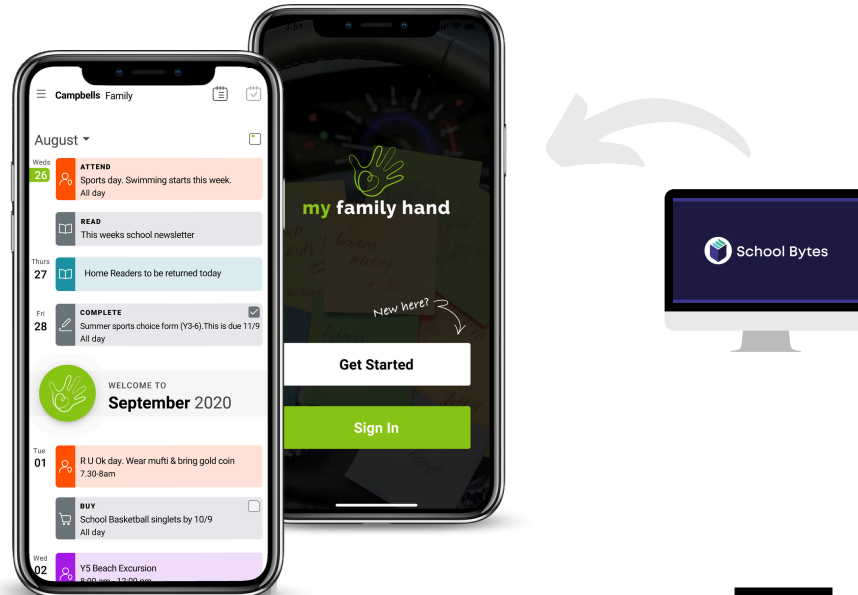

How we communicate

Our parent app is My Family Hand. My Family Hand is your personalised school calendar organiser. Your school life in a single calendar!

**REGISTER FOR
MY FAMILY HAND**

TAP OR
SCAN HERE